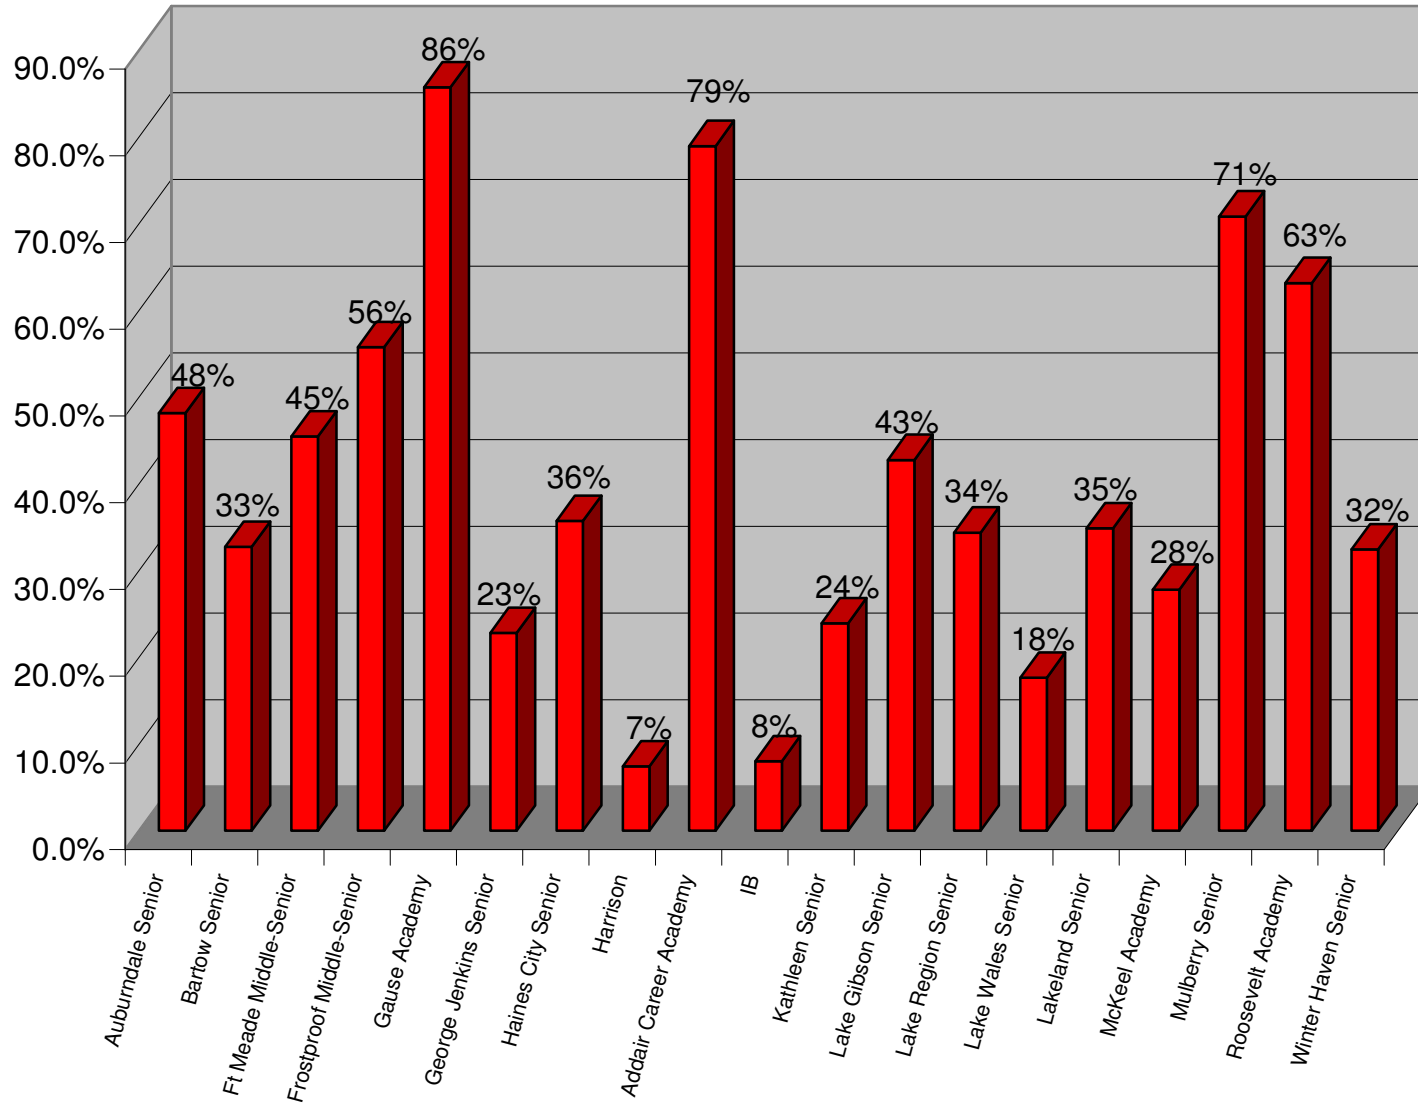

% of the Class of 1999 - Employed Full-Time

8/4/2003