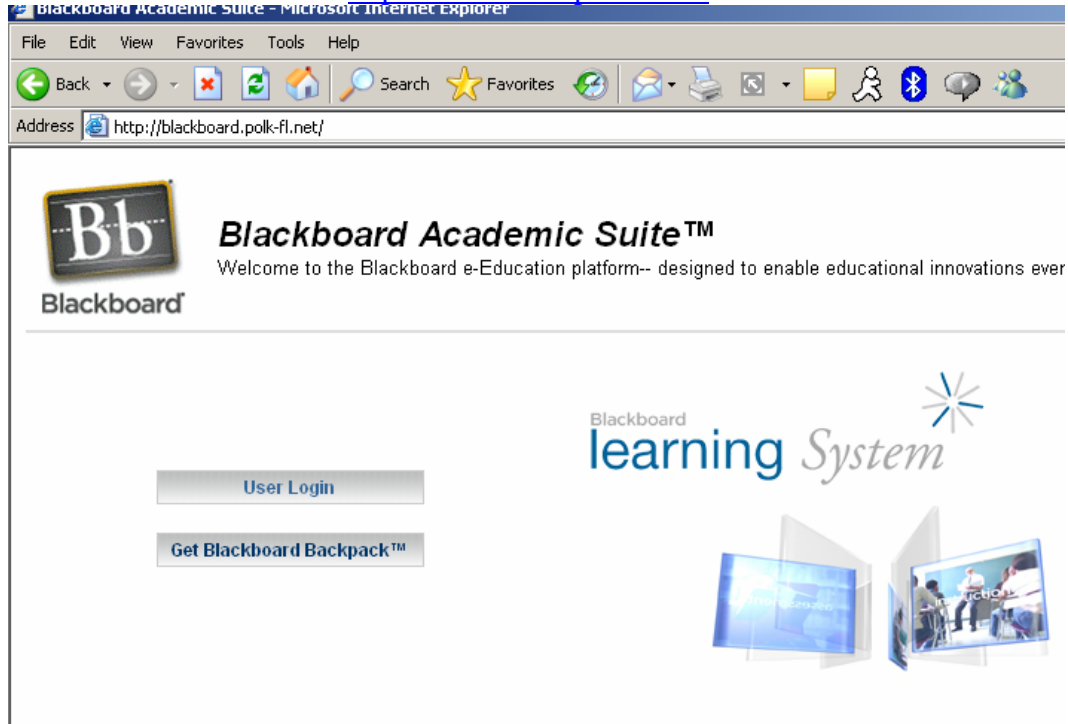

Accessing your Blackboard class:

1. Browse to the website <http://blackboard.polk-fl.net>

2. Log in using your 8 digit SAP ID (add zeros in front of number to complete the eight digit format) as your username and the last four digits of your social security number as your password.