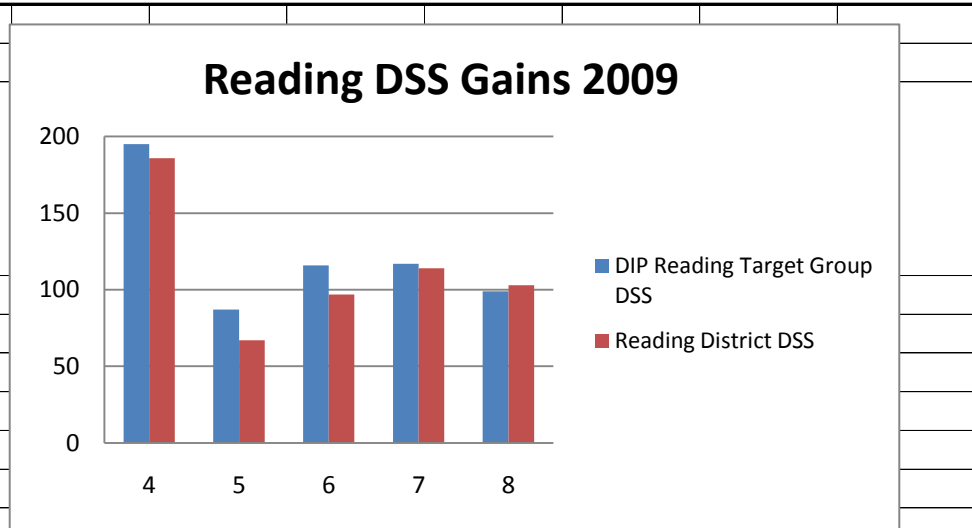

Reading and Math DSS scores 2008				
Grade Level	DIP Reading Target Group DSS	Reading District DSS	DIP Math Target Group DSS	Math District DSS
4	195	186	127	110
5	87	67	150	121
6	116	97	29	19
7	117	114	162	137
8	99	103	104	91
9		53		58
10		-2		38

Grade Level	Count of DIP Students Reading	Count of DIP Student Math
4	538	333
5	461	693
6	264	457
7	136	177
8	95	155
Total	1494	1815