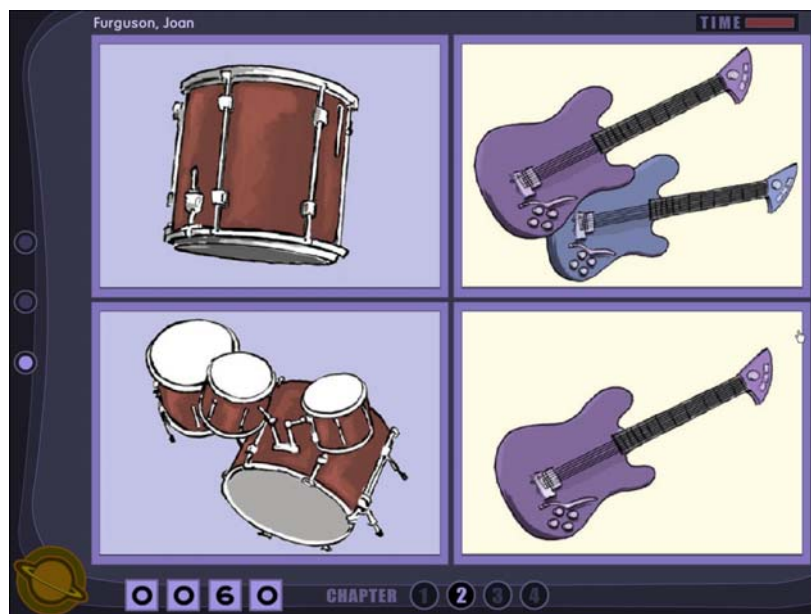

Laser Match Strategy

Single Click

Go Left to Right, Top to Bottom

The fewer clicks, the more points!!!

Meteor Ball Keyboard Shortcut

Up Arrow = START
Matching target word = Down Arrow Key

Lunar Leap Keyboard Shortcut

Space Bar = START
Matching phoneme = Left or Right Arrow

Sky Rider Keyboard Shortcut

START = Up Arrow
UP Sweep = Left Arrow; DOWN Sweep = Right Arrow

Galaxy Theater

Has 3 Activities:

- Listening Comprehension
- Language Comprehension Building
- Following Directions