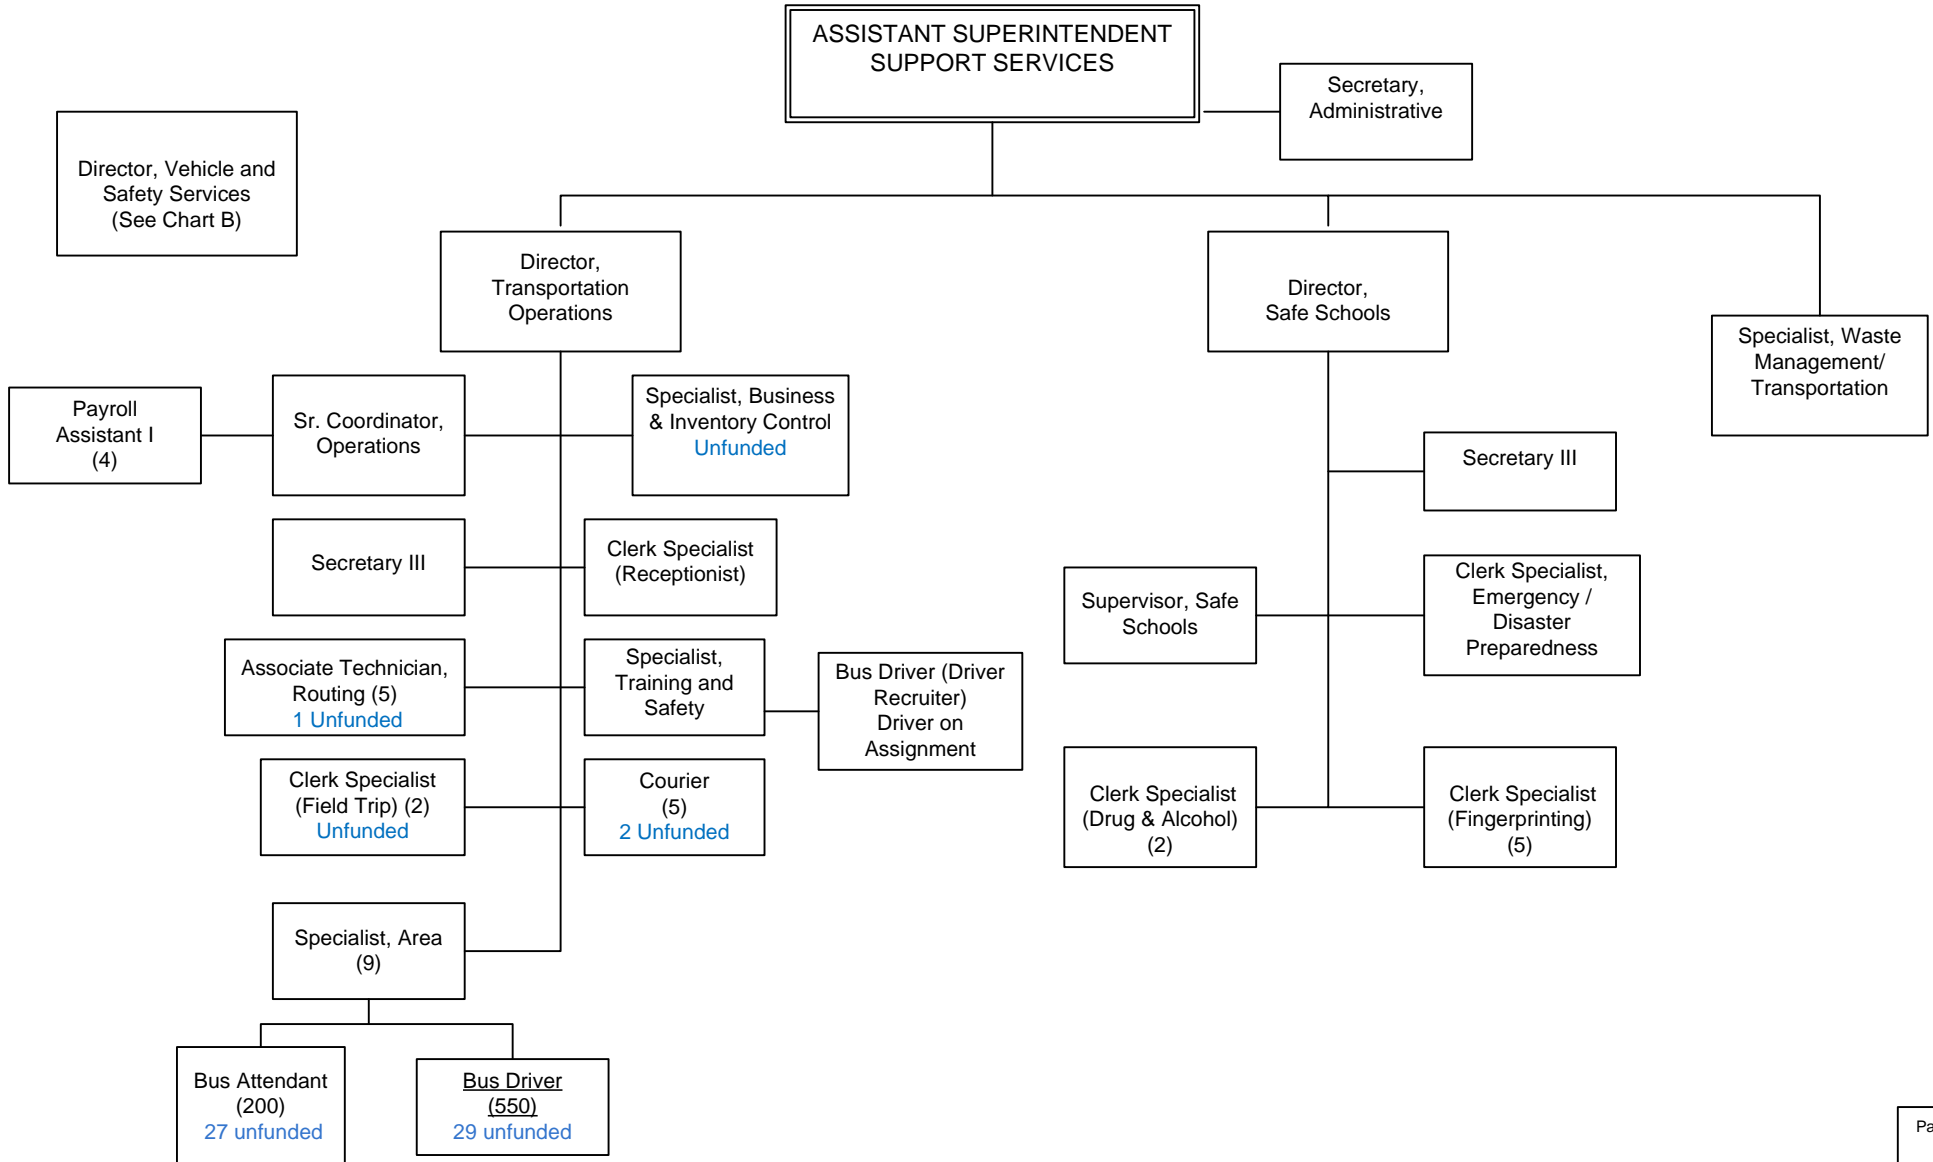

SCHOOL BOARD OF POLK COUNTY, FL

2011 - 2012

Support Services

Chart A

SCHOOL BOARD OF POLK COUNTY, FL

2011 - 2012

Support Services

Chart B

Shaded: Grant funded positions.