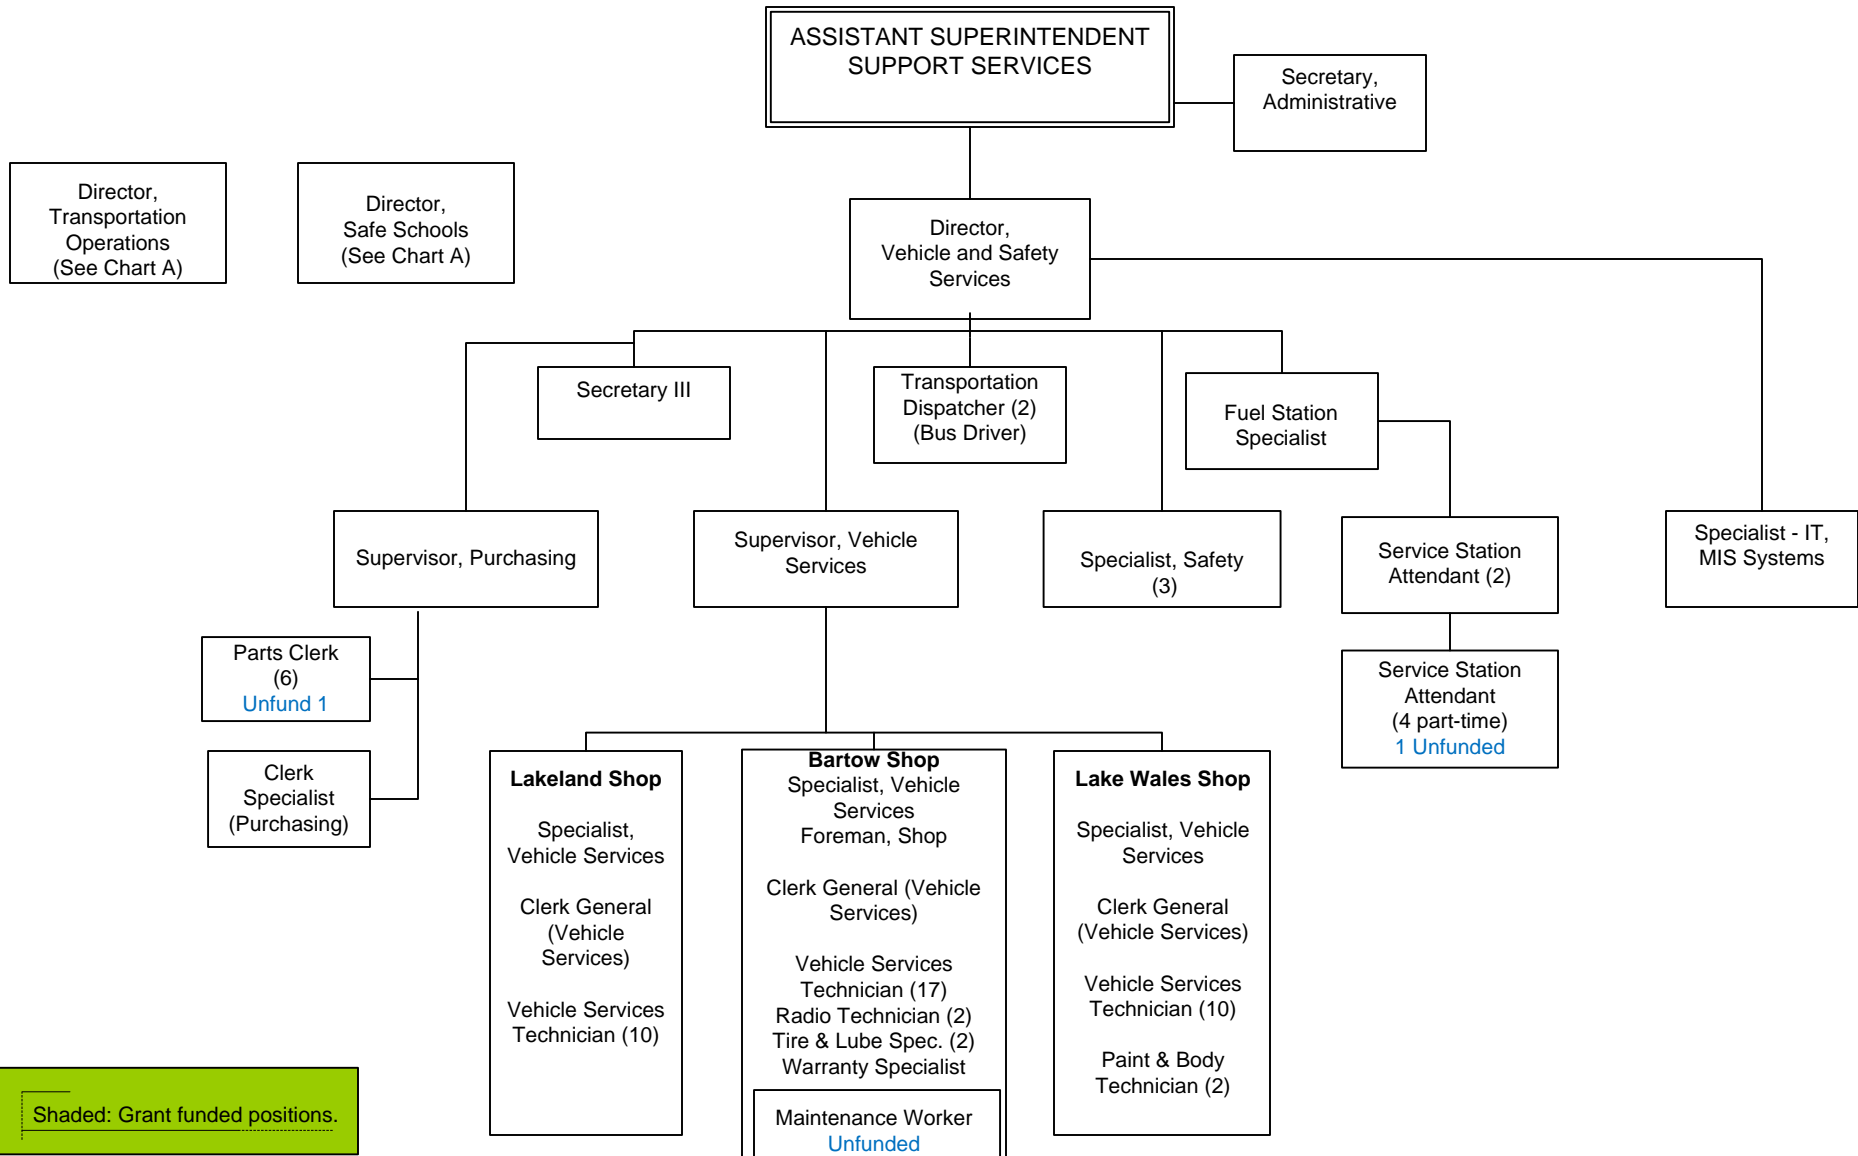

SCHOOL BOARD OF POLK COUNTY, FL

2011 - 2012

Support Services

Chart A

SCHOOL BOARD OF POLK COUNTY, FL

2011 - 2012

Support Services

Chart B

Shaded: Grant funded positions.