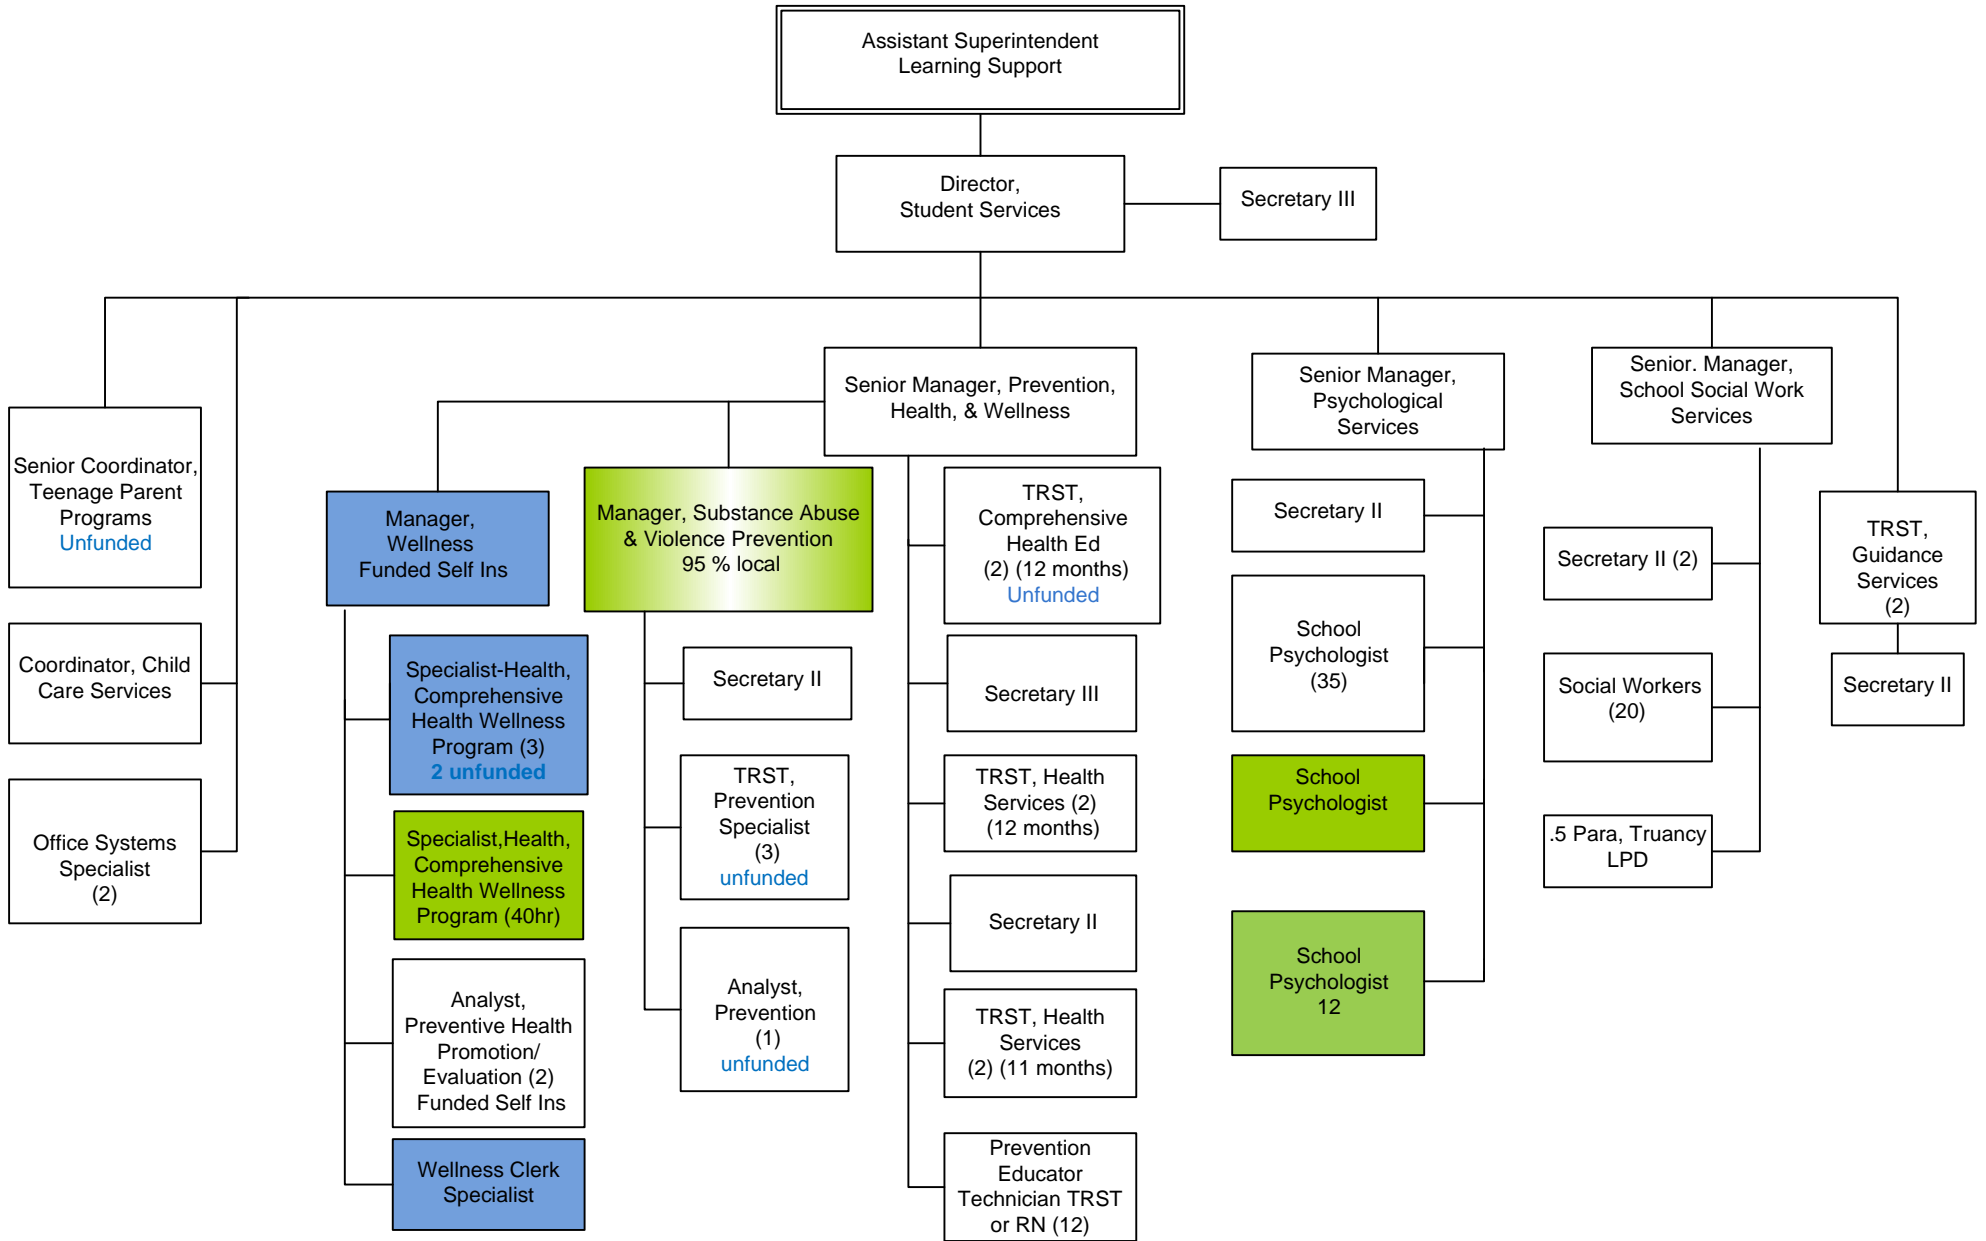

SCHOOL BOARD OF POLK COUNTY, FL

2011 - 2012

Learning Support - Student Services

7/01/2011
Board Approved
6/28/2011

Shaded: Grant funded positions.

Blue: Funded through Self Insurance. Local Funds

Green & White Shade: partial grant funded positions