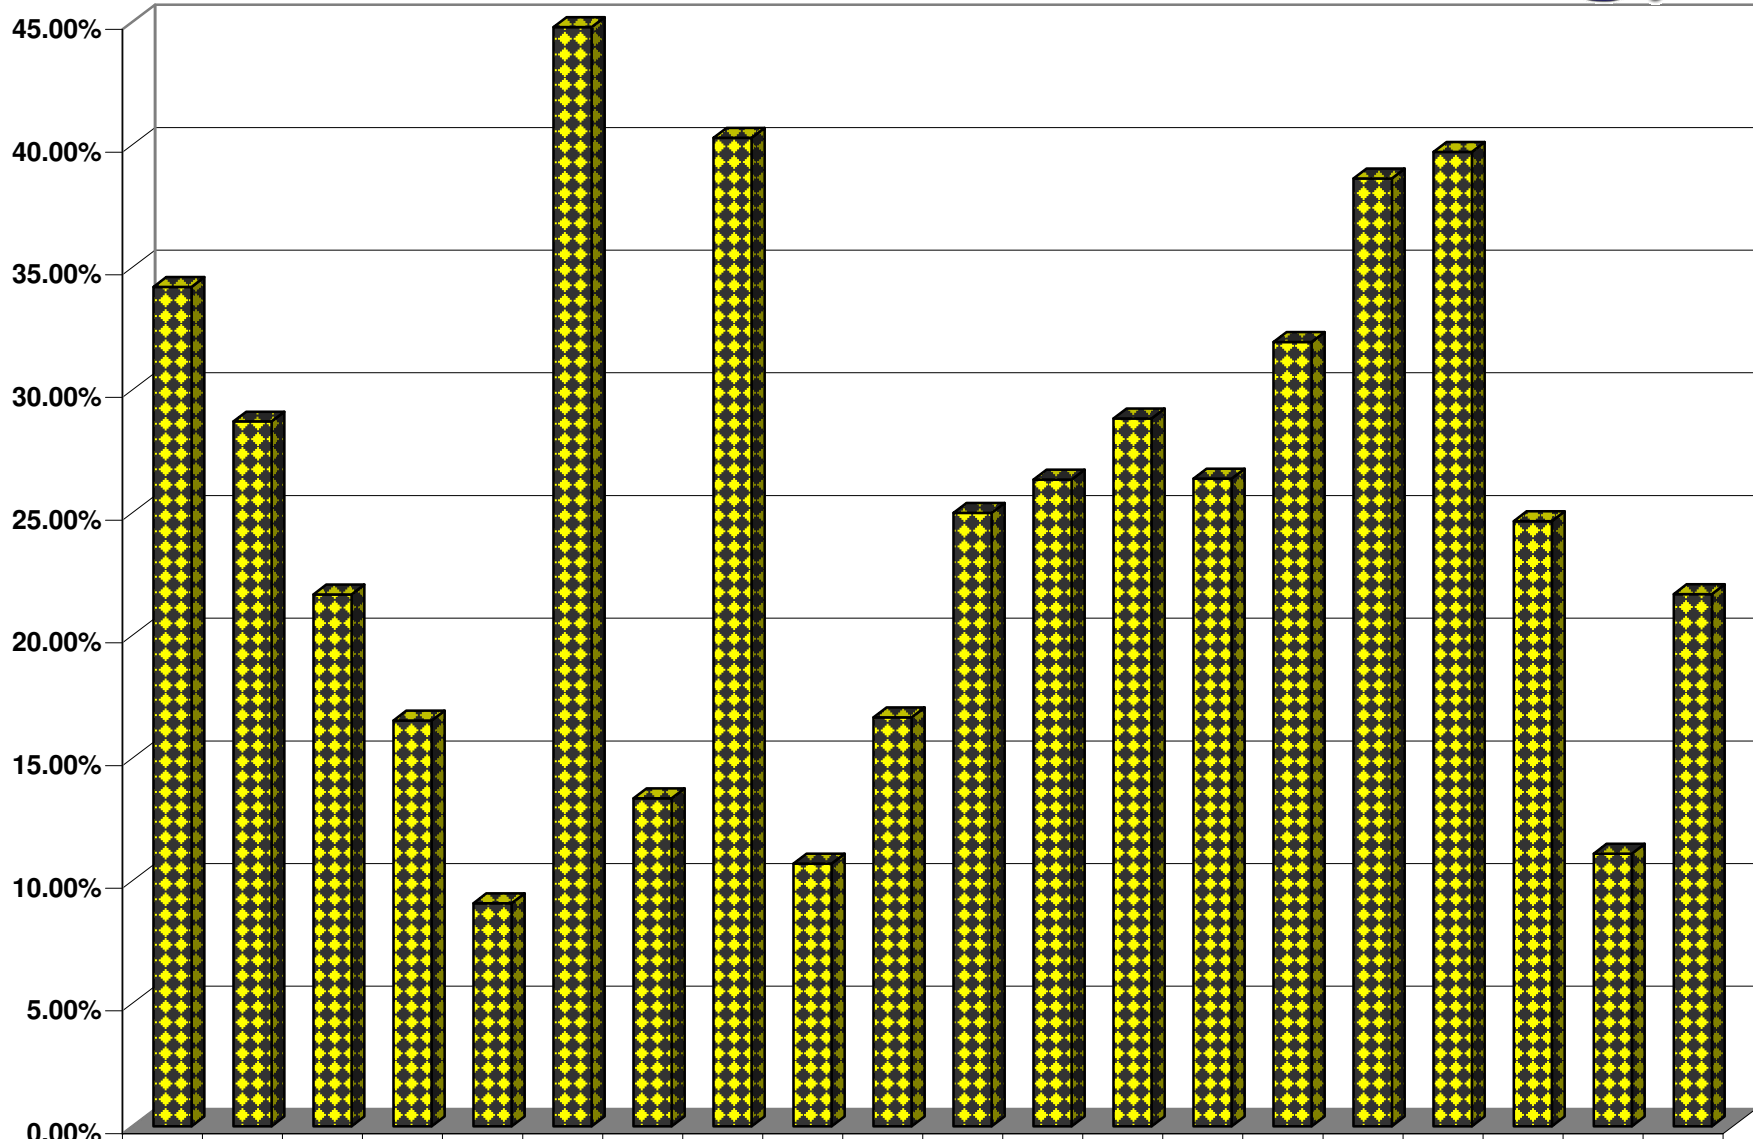

Class of 2002

Graduates who are Employed Part-Time

	AHS	BHS	FmHS	FHS	Gause	GJHS	HCHS	Harrison	HKA	IB	Jenkins Acad	KHS	LGHS	LRHS	LWHS	LHS	Mckee	MHS	Roosevelt	WHHS
% Employed PT	34.20%	28.72%	21.67%	16.53%	9.09%	44.79%	13.37%	40.28%	10.71%	16.67%	25.00%	26.36%	28.85%	26.39%	31.96%	38.62%	39.71%	24.66%	11.11%	21.69%