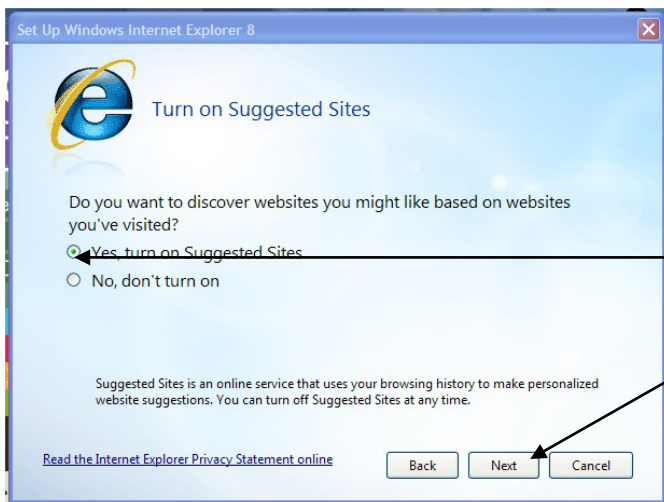

# INTERNET EXPLORER 8 SETUP DIRECTIONS

When you first open Internet Explorer 8, you might see the following screens. Please follow these instructions.

Click **Next** button

Click **Yes, turn on Suggested Sites** radio button