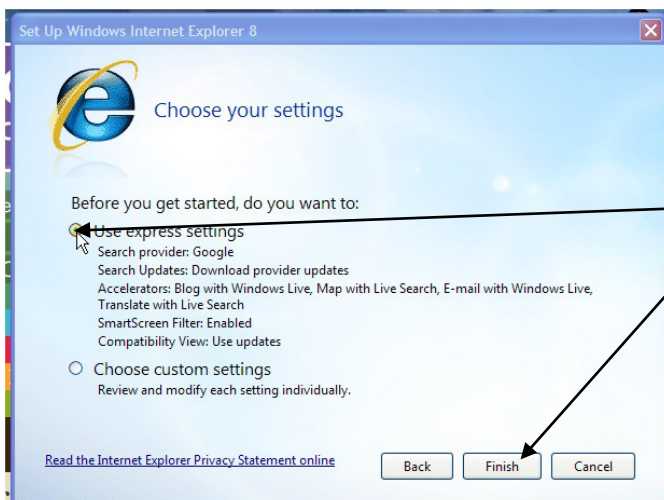

Click **Use Express Setting** radio button

Click **Finish** button