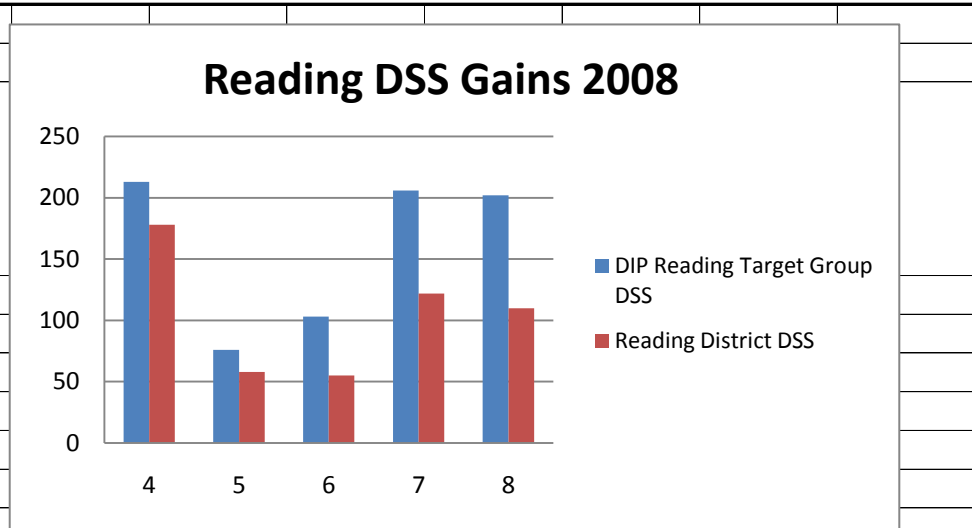

Reading and Math DSS scores 2008				
Grade Level	DIP Reading Target Group DSS	Reading District DSS	DIP Math Target Group DSS	Math District DSS
4	213	178	128	104
5	76	58	144	128
6	103	55	10	6
7	206	122	244	162
8	202	110	167	115
9		68		66
10		28		61

Grade Level	Count of DIP Students Reading	Count of DIP Student Math
4	313	430
5	179	1041
6	154	207
7	166	317
8	170	284
Total	982	2279