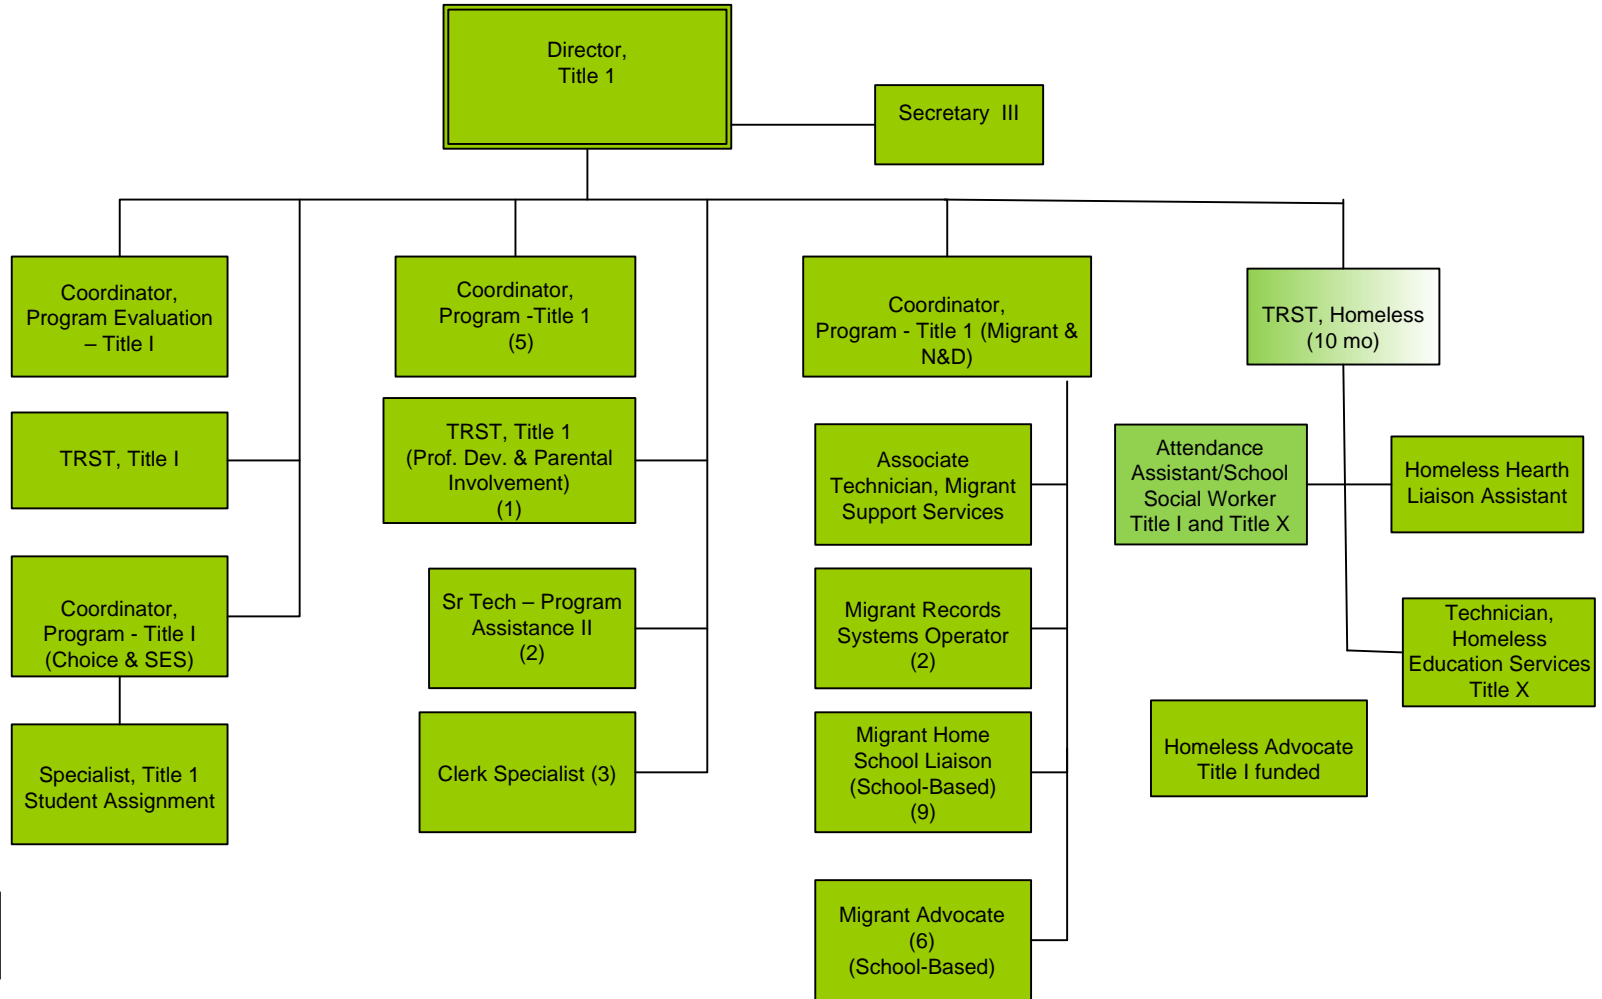

SCHOOL BOARD OF POLK COUNTY, FL

2011 - 2012

Associate Superintendent's Office - Federal Programs

Shaded: Grant funded positions.

Shaded: Partial Grant funded positions.