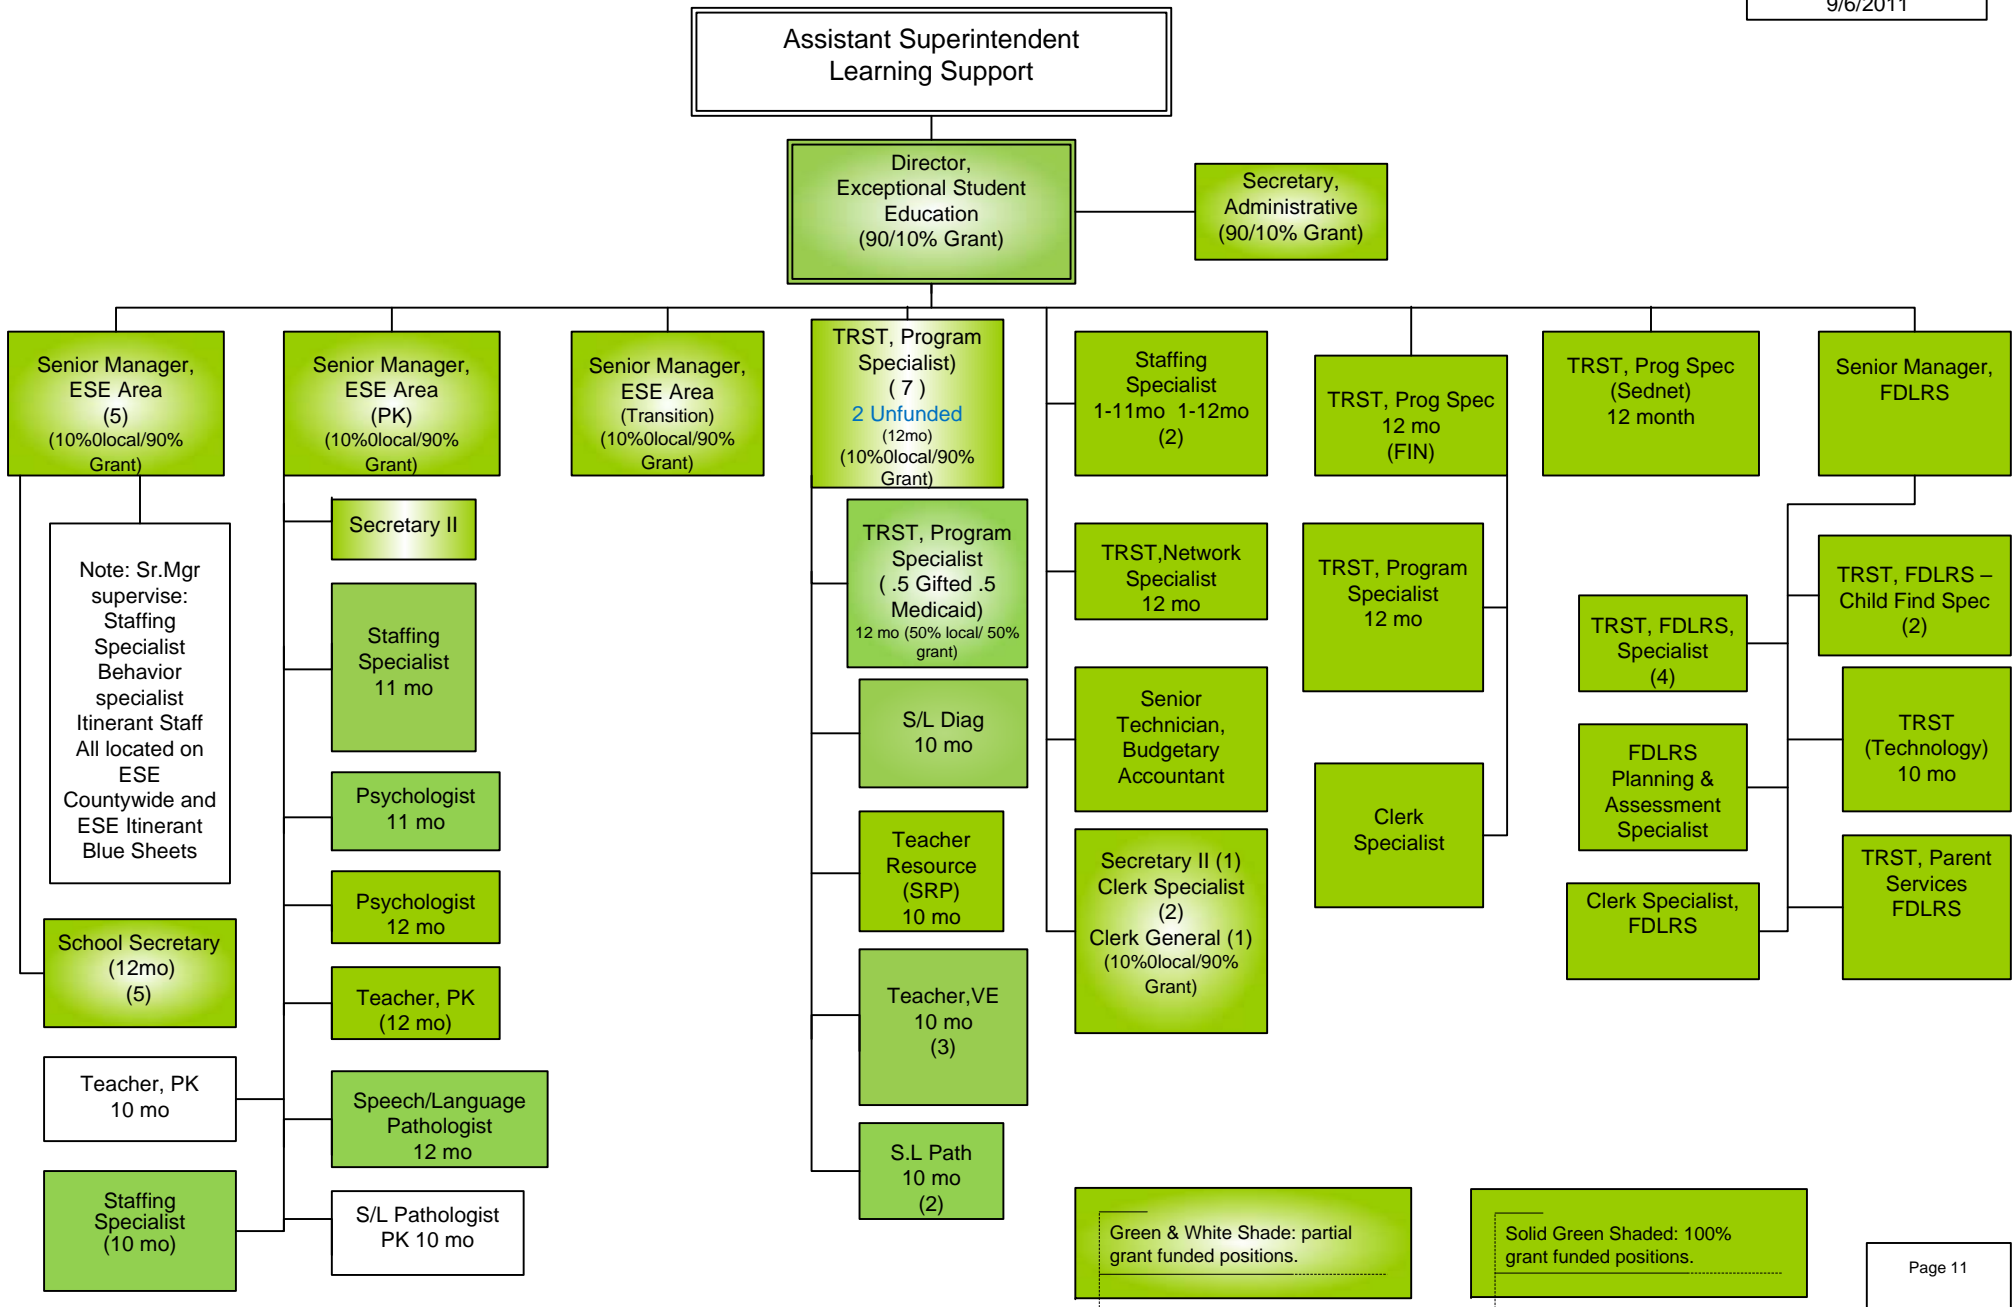

SCHOOL BOARD OF POLK COUNTY, FL

2011-2012

Learning Support - Exceptional Student Education District Office

7/01/2011
Board Approved
6/28/2011
Proposed
9/06/2011
Board Approved
9/6/2011

Green & White Shade: partial grant funded positions.

Solid Green Shaded: 100% grant funded positions.